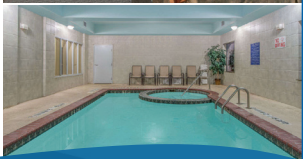

### Relax in Wichita Falls

Close to Memorial Stadium,  
Plex Family Entertainment  
Center, and Lucy Park

Make our Baymont Inn & Suites  
Wichita Falls hotel your home  
base for your north Texas  
vacation. Conveniently located  
off I-44, our pet-friendly hotel  
makes it easy to get to local  
area attractions.