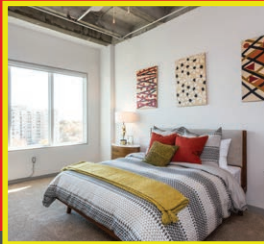

# NOW LEASING

1 AND 2 BEDROOM  
APARTMENT HOMES

1 MINUTE WALK FROM  
EMORY UNIVERSITY HOSPITAL MIDTOWN!

THEBYRON.COM | 404-586-4886